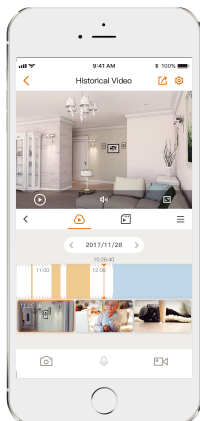

Scare away unwelcome visitors with built-in spotlight

IP66

Weatherproof from dust and water

Built-in Microphone

High quality microphone picks up sounds clearly while monitoring

Diversified Storage

Supports NVR, Cloud Storage or Micro SD card (up to 256 GB)

Alarm Notification

Sends instant motion-activated alerts to your mobile phone

Wi-Fi Connection

IEEE802.11b/g/n(2.4 GHz)

Smart Tracking

Automatically tracks moving objects

Stay close with what you care

With Cloud service, you will have access to what you care as long as Internet is available. You can record daily or motion videos on Cloud and playback anytime anywhere.

<http://www.imoulife.com>

Specifications

Camera

1/3" 4 Megapixel Progressive CMOS
4 MP(2560 x 1440)
Night Vision: 30 m (98 ft) Distance
3.6 mm / 6 mm Fixed Lens
Field of View: 3.6 mm: 79° (H), 44° (V), 94° (D)
6 mm: 48° (H), 28° (V), 56° (D)
355° Pan & 0~90° Tilt

Video & Audio

Video Compression : H.265
Up to 25 / 30 fps Frame Rate
16x Digital Zoom
Built-in Mic

Notice Management

Motion Detection
Configurable Region
Human Detection

Network

1 x 100 Mbps Ethernet Port
Wi-Fi:IEEE802.11b/g/n, Dual Antenna
Imou App: iOS, Android
ONVIF